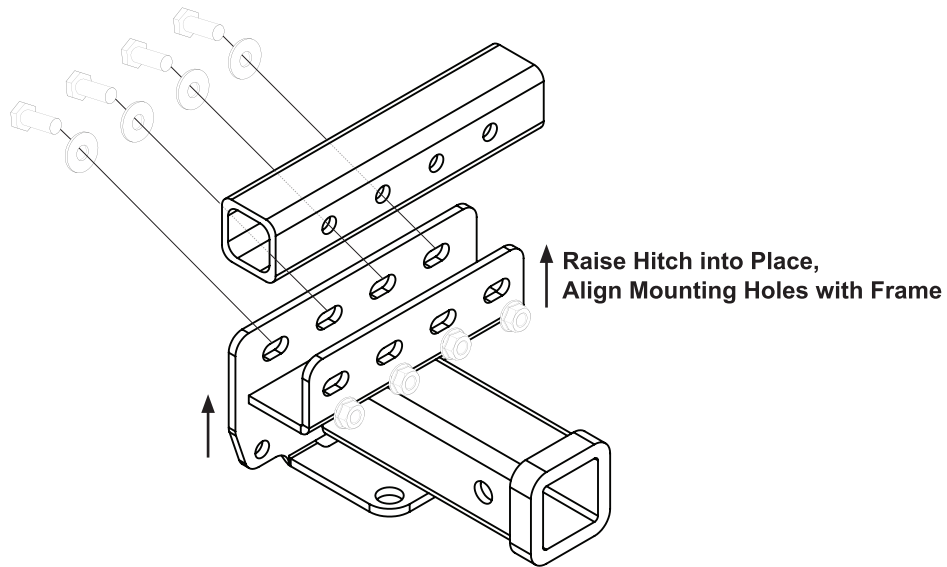

TOOLS REQUIRED

Safety Glasses
Ratchet Wrench, 3/4"
Socket, 3/4" Torque Wrench

INSTALLATION:

1. Raise the hitch into position around the bumper beam and insert four 1/2" hex bolts and four flat washers through the hitch and holes provided in bumper beam as shown.
2. Loosely secure using the 1/2" serrated flange nuts.
3. Torque 1/2" hardware to 110 ft-lbs