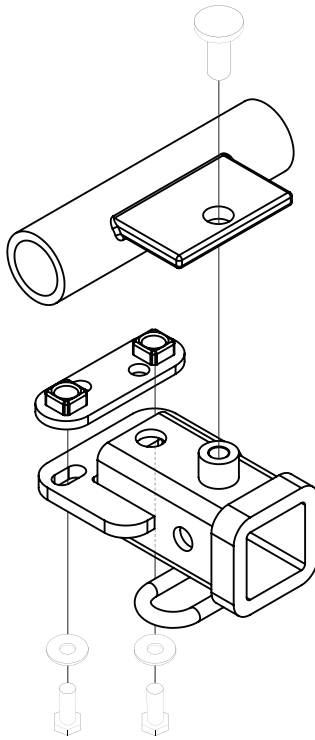

**WEIGHT CARRYING CAPACITY**

Gross Trailer Weight (GTW)	6,000 lb
Tongue Weight (TW)	600 lb

**WEIGHT DISTRIBUTION CAPACITY**

Weight Distribution (WD)	N/A
WD Tongue Weight (WDTW)	N/A

**PARTS LIST**

Item	Qty	Description
1	1	FHSCS, 3/4-10 UNC,3-1/4, GRD8,YZ
2	2	HHCS, 1/2-13 UNC, 1-1/2, GR
3	2	Washer, S-CON, 1/2, YZ

**TOOLS REQUIRED**

Safety Glasses
3/4" Socket
1/2" Hex bit Socket
Ratchet
Torque Wrench