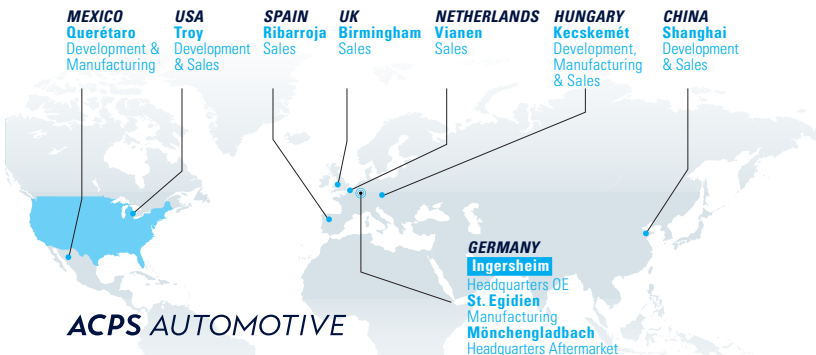

## EUROPEAN MARKET LEADER AND GLOBAL PLAYER

ACPS Automotive is the market leader for the engineering and manufacture of **TRAILER HITCHES FOR PASSENGER CARS, SUVs AND VANS IN EUROPE.**

### ACPS AUTOMOTIVE

With more than 65 years of experience and with over 2,200 employees and 3 factories, ACPS Automotive is today the technology leader in trailer hitches for cars, SUVs and vans. ACPS Automotive develops, manufactures and sells its innovative and safe hitches and carrier systems at ten locations in Europe, the USA, Mexico and China. All leading car manufacturers trust in the innovative trailer hitch solutions under the brand ORIS. The company transfers its expertise from original equipment to its innovative and safe solutions to the independent spare parts trade and independent workshops (aftermarket).