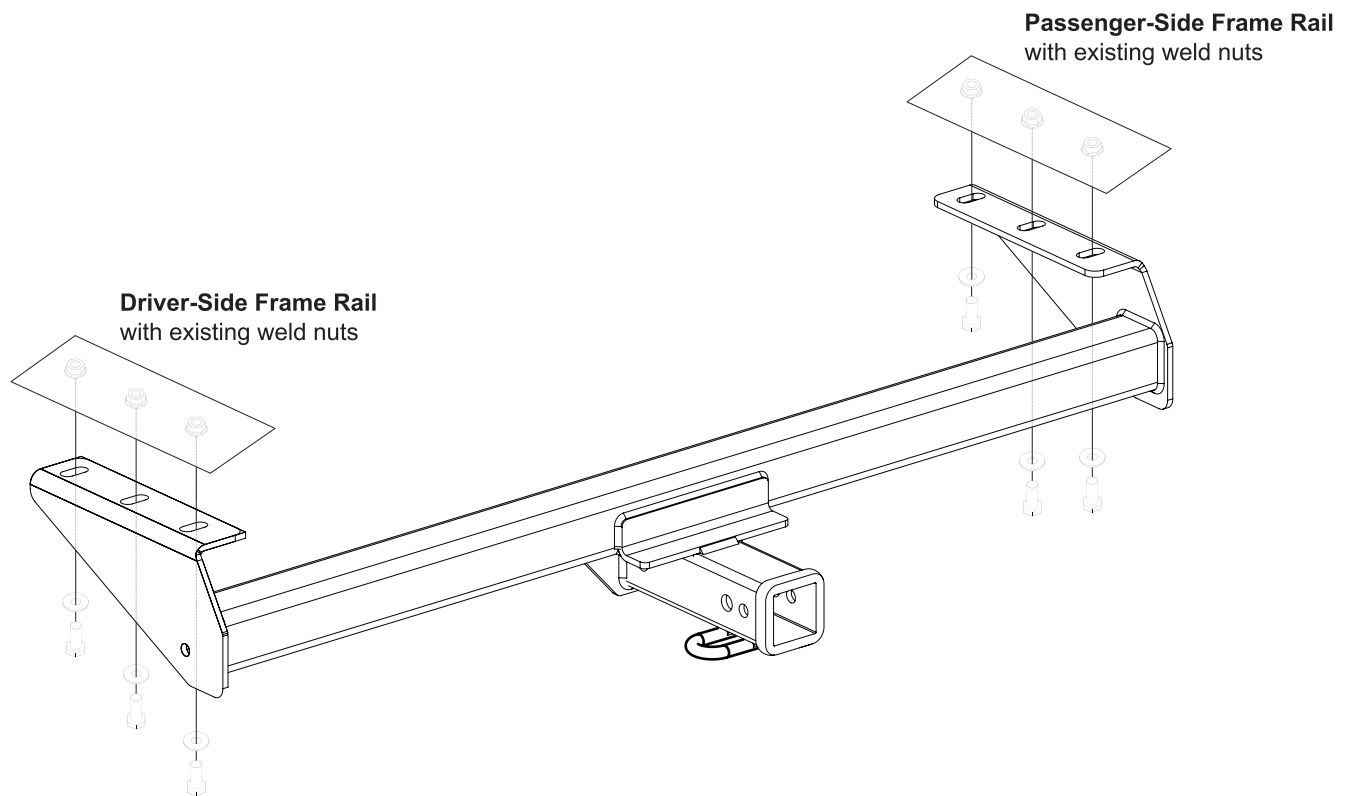

INSTALLATION:

1. Raise hitch into position.
2. Tighten M12 Bolts with conical washers into existing vehicle weld nuts.
3. Torque all M12 fasteners to 86 ft-lbs.

IF YOU EXPERIENCE ANY PROBLEMS WITH YOUR TOWSMART PRODUCT, DO NOT RETURN THE UNIT TO THE RETAILER FROM WHICH IT WAS PURCHASED. INSTEAD, PLEASE CALL 1-844-295-9215 FOR ASSISTANCE WITH ANY PROBLEMS. WARRANTY INFORMATION IS AVAILABLE UPON REQUEST AND CAN BE FOUND ONLINE AT TOWSMART.COM.

©12/2023

CUSTOM

A Winston Products Company
TOWSMART.COM
WINSTON PRODUCTS, LLC.
30339 Diamond Parkway
Cleveland, OH 44139