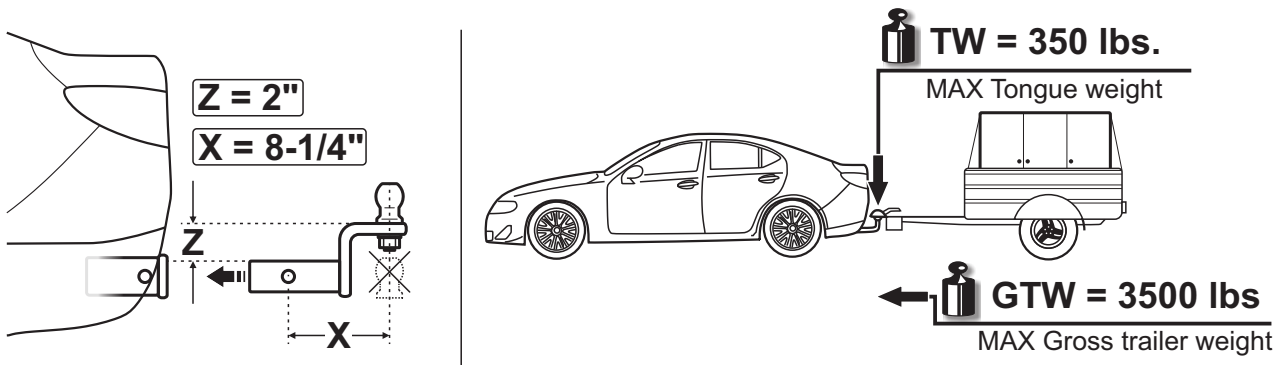

THESE INSTRUCTIONS MUST BE GIVEN TO THE END USER

Never exceed the vehicle or the hitch manufacturer's recommended towing capacity and tongue weight.

IMPORTANT SAFETY NOTICE FOR HITCH INSTALLERS AND CUSTOMERS

Read all installation, operating and safety instructions along with all labels before installing or using this product. Failure to comply with the safety information could result in serious injury or death.

www.oris-automotive.com/en/safety/

WARNING: This product can expose you to chemicals including carbon black, which is known to the State of California to cause cancer. For more information go to www.P65Warnings.ca.gov

WARNING: Do not perform any installation or towing procedures without fully understanding the correct tools and actions for all steps. Call for support if needed.

www.oris-automotive.com/en/acps-automotive-aftermarket-worldwide/