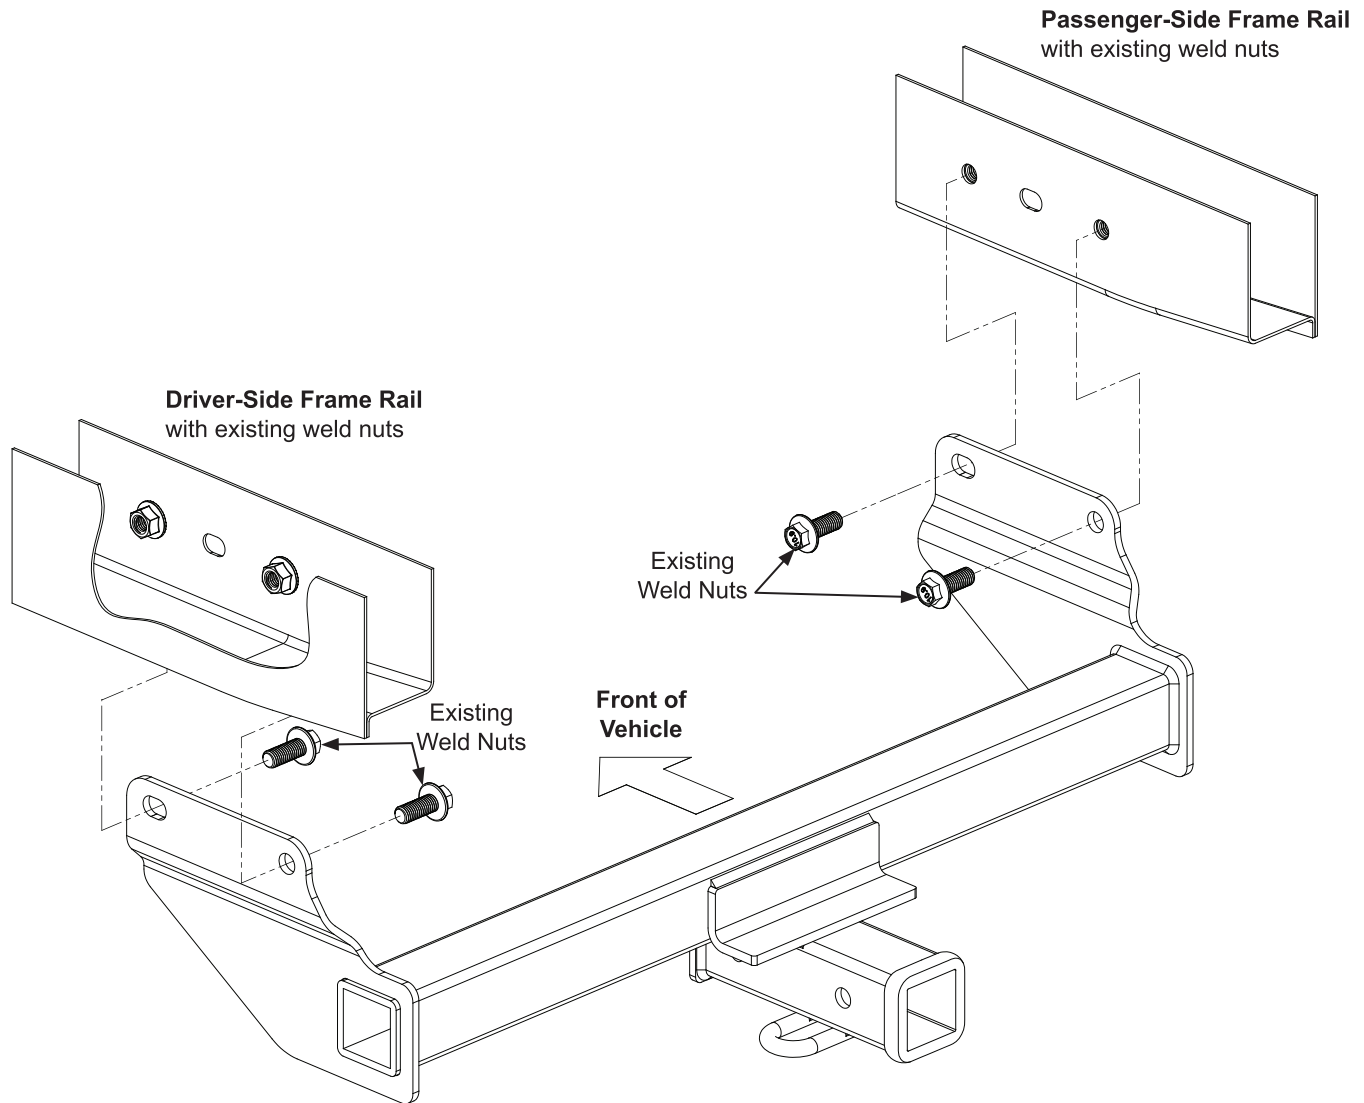

TOOLS REQUIRED

Safety Glasses
Ratchet
Torque Wrench

NOTE: For vehicles with OEM Tow Hook, it must be permanently removed for hitch installation.

PARTS LIST

Item	Qty	Description
1		Uses Existing Vehicle Hardware

INSTALLATION:

1. Remove the (4) existing M14 bolts and keep in current condition. No cleaning is required.
2. Lift hitch into position as shown and re-install the fasteners. Scrape any excess caulking on the frame rail if there is interference.
3. Tighten all M14 bolts to 115 ft-lbs.