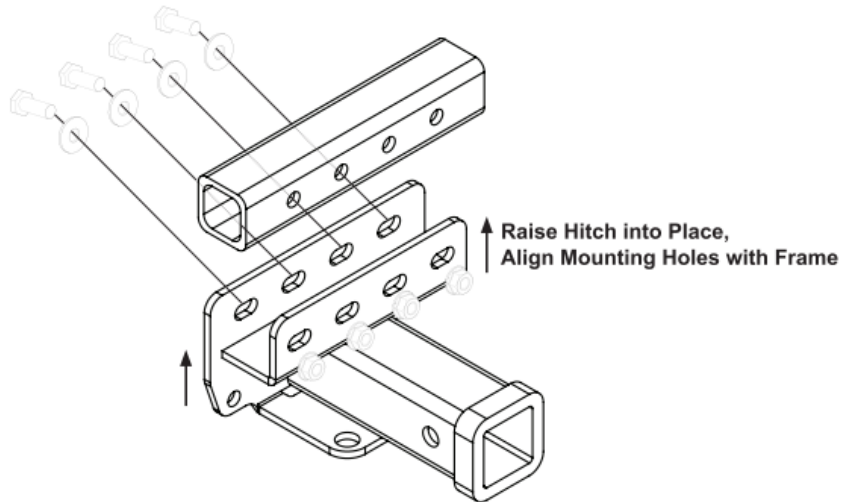

TOOLS REQUIRED

Safety Glasses
Ratchet Wrench, 3/4"
Socket, 3/4" Torque Wrench

INSTALLATION:

1. Raise the hitch into position around the bumper beam and insert four 1/2" hex bolts and four flat washers through the hitch and holes provided in bumper beam as shown.
2. Loosely secure using the 1/2" serrated flange nuts.
3. Torque 1/2" hardware to 110 ft-lbs